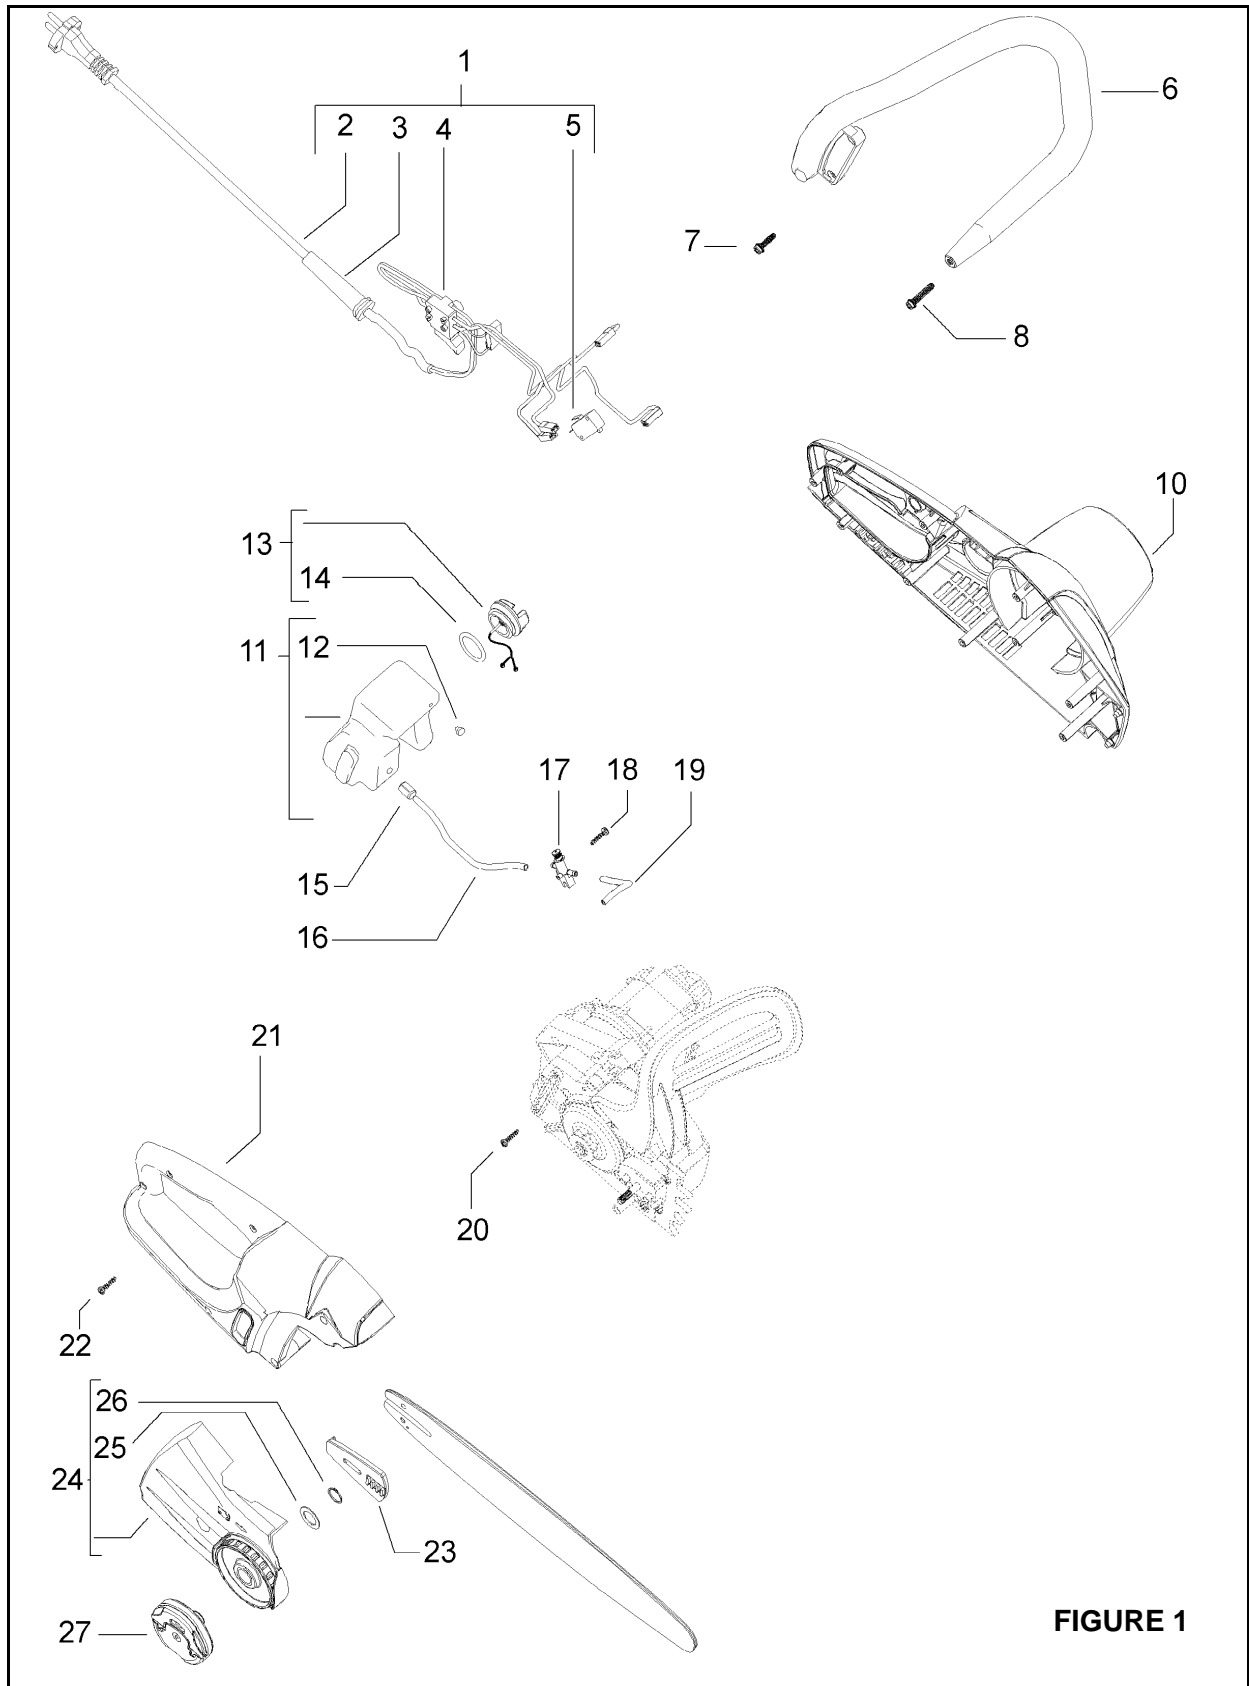

FIGURE 1

Item	P/N McC	P/N ELX	Qty	DESCRIPTION	Item	P/N McC	P/N ELX	Qty	DESCRIPTION
<b>FIGURE 1</b>									
1	243470	538243470	1	cable assy - SCHUKO					
	243582	538243582	1	cable assy - UK					
	243580	538243580	1	cable assy - CH					
2	• 243522	538243522	1	Plug assy - SCHUKO					
	243583	538243583	1	Plug assy - UK					
	243581	538243581	1	Plug assy - CH					
3	241051	538241051	1	cable strain relief					
B 4	• 243579	538243579	1	trigger					
B 5	• 242687	538242687	1	switch					
6	243474	538243474	1	front handle					
7	503217520	503217520	2	screw 5x20, self threading					
8	503218830	503218830	1	screw 6x30, self threading					
10	243444	538243444	1	left crankcase					
11	243472	538243472	1	oil tank assy					
12	• 322199	538322199	1	vernay					
B 13	• 243137	538243137	1	oil cap assy					
14	• 235510	538235510	1	o-ring					
B 15	• 225062	538225062	1	oil filter					
16	243456	538243456	1	oil hose 30cm					
B 17	243453	538243453	1	oil pump					
18	240862	538240862	1	screw 4x18, self threading					
19	5334	538005334	1	oil hose 13,5 cm					
20	240862	538240862	3	screw 4x18, self threading					
21	243445	538243445	1	right crankcase					
22	240862	538240862	7	screw 4x18, self threading					
B 23	243476	538243476	1	chain tensioner plate					
24	243477	538243477	1	chain cover assy					
25	• 236378	538236378	1	seeger					
C 26	• 243484	538243484	1	washer					
C 27	• 243480	538243480	1	chain cover knob					