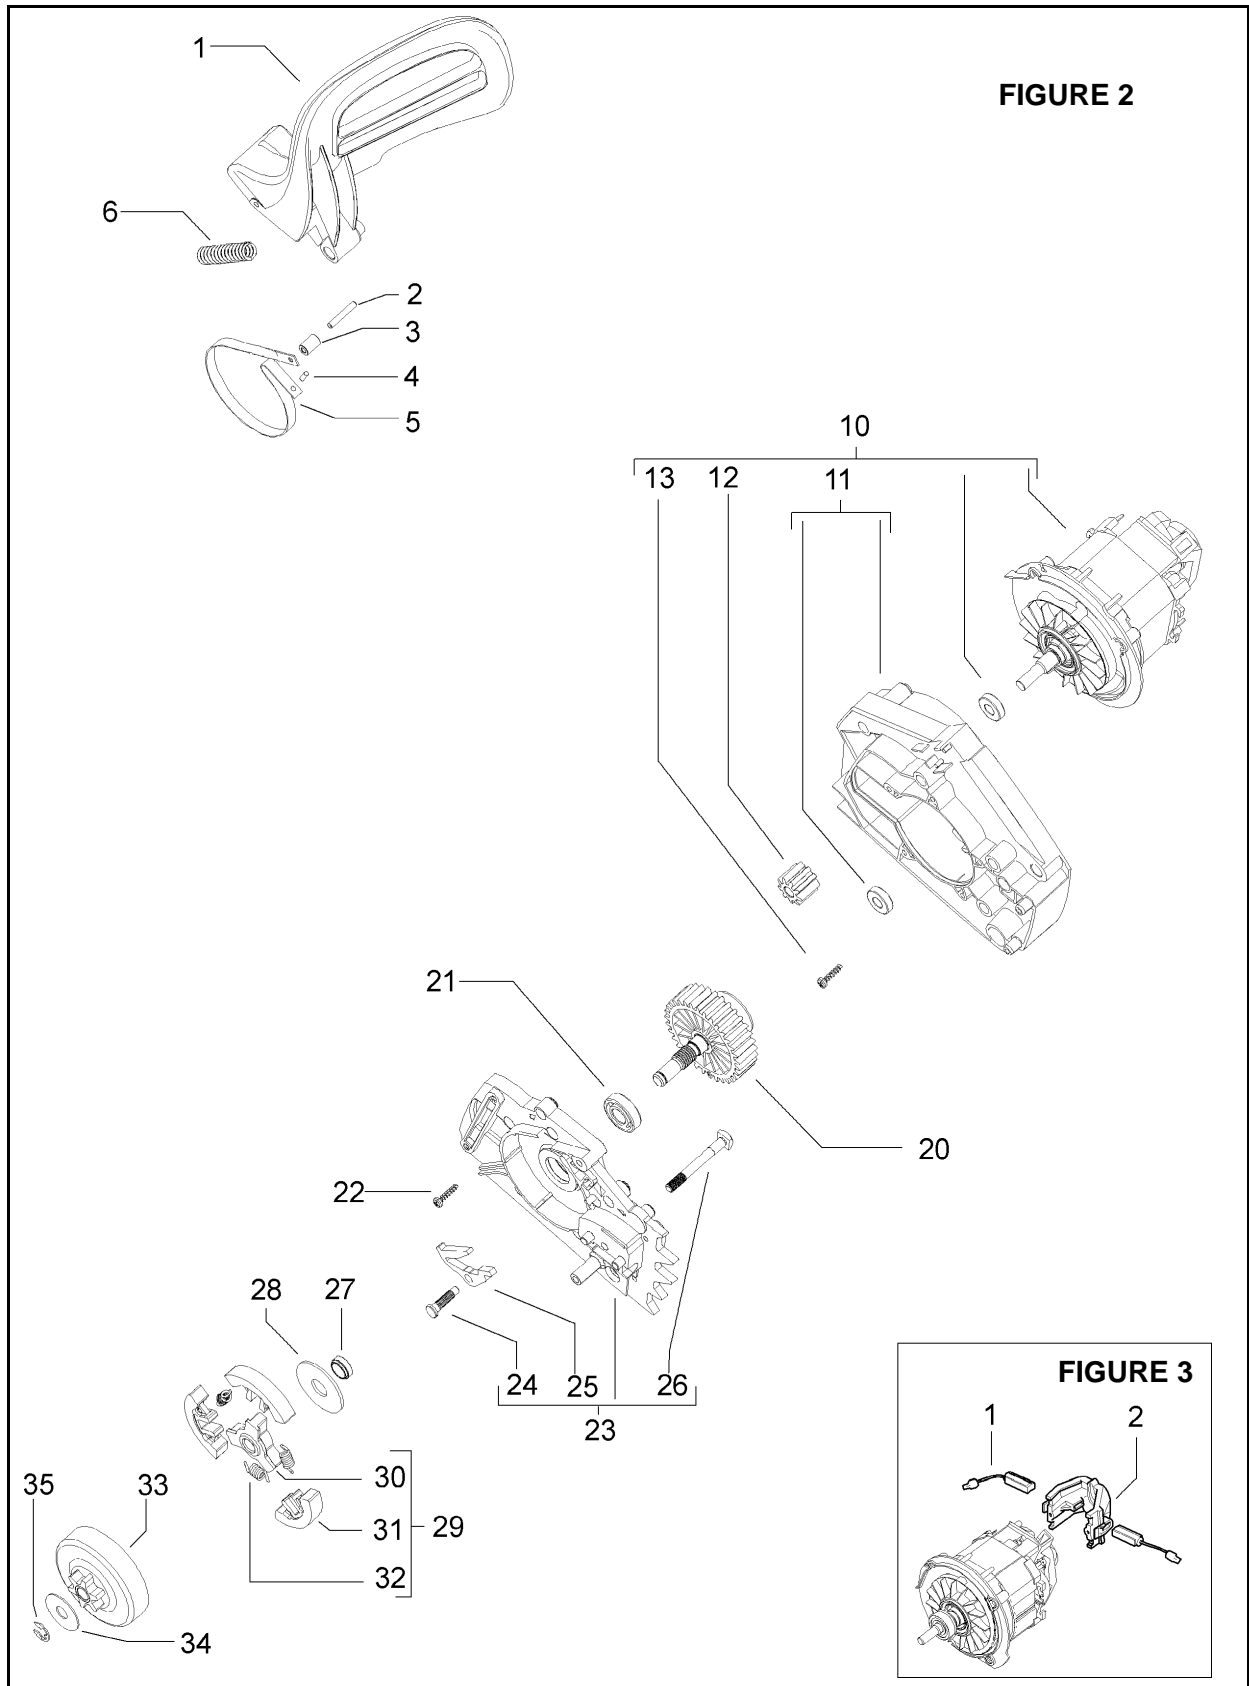

Item	P/N McC	P/N ELX	Qty	DESCRIPTION	Item	P/N McC	P/N ELX	Qty	DESCRIPTION
FIGURE 1									
1	243470	538243470	1	cable assy - SCHUKO					
	243582	538243582	1	cable assy - UK					
	243580	538243580	1	cable assy - CH					
2	• 243522	538243522	1	Plug assy - SCHUKO					
	243583	538243583	1	Plug assy - UK					
	243581	538243581	1	Plug assy - CH					
3	241051	538241051	1	cable strain relief					
B 4	• 243579	538243579	1	trigger					
B 5	• 242687	538242687	1	switch					
6	243474	538243474	1	front handle					
7	503217520	503217520	2	screw 5x20, self threading					
8	503218830	503218830	1	screw 6x30, self threading					
10	243444	538243444	1	left crankcase					
11	243472	538243472	1	oil tank assy					
12	• 322199	538322199	1	vernay					
B 13	• 243137	538243137	1	oil cap assy					
14	• 235510	538235510	1	o-ring					
B 15	• 225062	538225062	1	oil filter					
16	243456	538243456	1	oil hose 30cm					
B 17	243453	538243453	1	oil pump					
18	240862	538240862	1	screw 4x18, self threading					
19	5334	538005334	1	oil hose 13,5 cm					
20	240862	538240862	3	screw 4x18, self threading					
21	243445	538243445	1	right crankcase					
22	240862	538240862	7	screw 4x18, self threading					
B 23	243476	538243476	1	chain tensioner plate					
24	243477	538243477	1	chain cover assy					
25	• 236378	538236378	1	seeger					
C 26	• 243484	538243484	1	washer					
C 27	• 243480	538243480	1	chain cover knob					

A=ALTA ROTAZIONE
B=MEDIA ROTAZIONE
C=ALTA ROTAZIONE

A=HIGH MOVING
B=MEDIUM MOVING
C=SLOW MOVING

A=HAUTE DEMANDE
B=MOYENNE DEMANDE
C=BASSE DEMANDE

A=GROBE NACHFRAGE
B=MITTELMAESSIGE
C=WENIGE NACHFRAGE

NUOVI CODICI

NEW P. NUMBERS

NOUVELLES REFERENCES

NEU CODEX